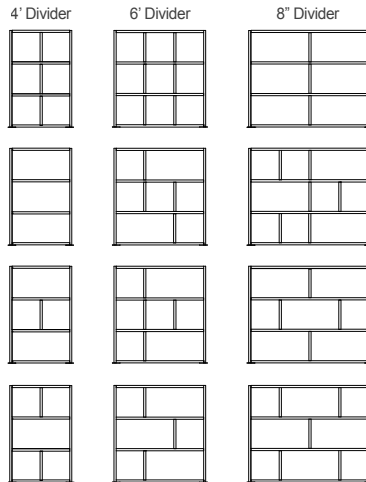

2522 Irving Blvd. | Dallas, Texas 75207 | 214-215-0430 | www.LOFTwall.com