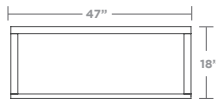

DESKdivider

Dimensions

Height: 18" Privacy / 35" Privacy & modesty
Width: 47" / 71" / Custom
Depth: Wall 0.75" / Bracket 2.5"

Design Features

- Tabletop or underside mounting bracket
- Privacy and/or modesty panel design
- Aluminum interlocking modular frame
- Translucent and opaque panel options
- Removable panel design
- Frame colors: anodized silver, white, black and custom
- Custom sizes & options available

Environmental Features

- Frame made from 75% recycled content
- Frame is 100% recyclable
- Panel options meet indoor air quality standards
- VOC free anodized frame finish

LWDD42