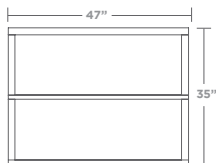

DESKdivider

Dimensions

Height: 18" Privacy / 35" Privacy & modesty
Width: 47" / 71" / Custom
Depth: Wall 0.75" / Bracket 2.5"

Design Features

- Tabletop or underside mounting bracket
- Privacy and/or modesty panel design
- Aluminum interlocking modular frame
- Translucent and opaque panel options
- Removable panel design
- Frame colors: anodized silver, white, black and custom
- Custom sizes & options available

Environmental Features

- Frame made from 75% recycled content
- Frame is 100% recyclable
- Panel options meet indoor air quality standards
- VOC free anodized frame finish