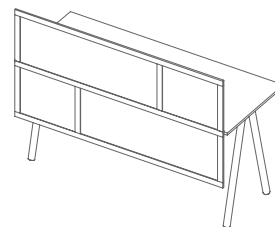

DESKdivider

Dimensions

Height: 18" Privacy / 35" Privacy & modesty
Width: 47" / 71" / Custom
Depth: Wall 0.75" / Bracket 2.5"

Design Features

- Tabletop or underside mounting bracket
- Privacy and/or modesty panel design
- Aluminum interlocking modular frame
- Translucent and opaque panel options
- Removable panel design
- Frame colors: anodized silver, white, black and custom
- Custom sizes & options available

Environmental Features

- Frame made from 75% recycled content
- Frame is 100% recyclable
- Panel options meet indoor air quality standards
- VOC free anodized frame finish

LWDD61